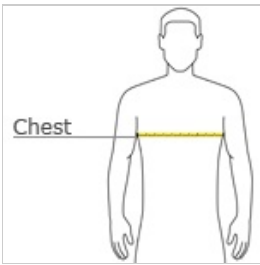

DISCONTINUED District[®] Cosmic Tee. DT365

A cosmos of intermixed colors.

- 4.3-ounce, 60/40 combed ring spun cotton/poly, 40 singles
- Tear-away label
- Shoulder to shoulder taping

Please note: This product is transitioning from woven labels to tear-away labels. Your order may contain a combination of both labels.

front

back

HOW TO MEASURE

CHEST WIDTH

Measure under the arm and around the fullest part of the chest with arms down, keeping tape horizontal.

SIZE CHART

	XS	S	M	L	XL	2XL	3XL	4XL
Chest	34-35	36-37	38-40	41-43	44-46	47-49	50-53	54-57