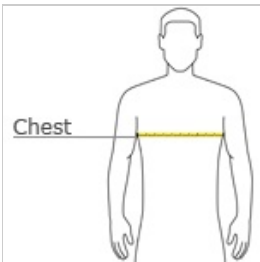

CARE INSTRUCTIONS

Machine wash cold. Tumble dry low. Do not bleach. Cool iron when necessary.

front

back

HOW TO MEASURE

CHEST WIDTH

Measure under the arm and around the fullest part of the chest with arms down, keeping tape horizontal.

SIZE CHART

	XS	S	M	L	XL	2XL	3XL	4XL
Chest	32-34	35-36	37-39	40-42	43-45	46-48	49-51	52-54

COLOR INFORMATION