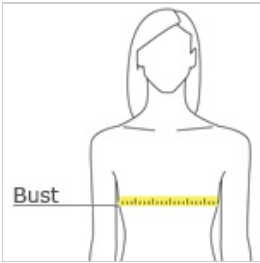

OGIO® Ladies Level Mesh Tank. LOE352

STAY-COOL WICKING
ULTRABREATHABLE MESH
REFLECTIVE DETAILS

- 3.2-ounce, 100% poly jacquard jersey with stay-cool wicking technology
- OGIO heat transfer label for tag-free comfort
- T-back strap with brushed metal ring at back
- Black reflective O heat transfer at front left hem

CARE INSTRUCTIONS

Machine wash cold with like colors. Do not use fabric softener. Do not bleach. Tumble dry low. Cool iron if necessary. Do not dry clean.

front

back

HOW TO MEASURE

BUST

Measure under the arm and around the fullest part of the bust with arms down, keeping tape horizontal.

SIZE CHART

	XS	S	M	L	XL	2XL	3XL	4XL
Size	2	4/6	8/10	12/14	16/18	20/22	24/26	28/30
Bust	32-34	35-36	37-38	39-41	42-44	45-47	48-51	52-55

COLOR INFORMATION

Blacktop
PMS NTR BLACK
C

Electric Blue
PMS 2145C

Tarmac Grey
PMS BLACK 7C