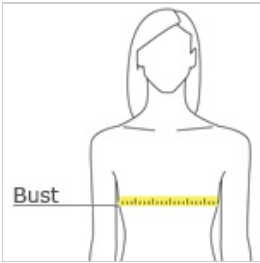

DISCONTINUED Sport-Tek® Ladies Mineral Freeze Scoop Neck Tee. LST330

This moisture-wicking tee features an all-over sublimated print that has a granite-like look.

- 4-ounce, 100% polyester interlock
- Gently contoured silhouette
- Tag-free label
- Set-in sleeves

CARE INSTRUCTIONS

Machine wash cold with like colors. Do not bleach. Tumble dry low. Remove promptly. Cool iron if needed. Do not use fabric softener. Do not dry clean.

front

back

HOW TO MEASURE

BUST

Measure under the arm and around the fullest part of the bust with arms down, keeping tape horizontal.

SIZE CHART

	XS	S	M	L	XL	XXL	3XL	4XL
Size	2	4/6	8/10	12/14	16/18	20/22	24/26	28/30
Bust	32-34	35-36	37-38	39-41	42-44	45-47	48-51	52-55

COLOR INFORMATION