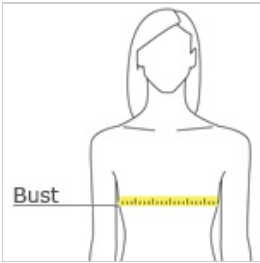

- 3.8-ounce, 100% polyester interlock with PosiCharge technology
- Removable tag for comfort and relabeling
- Raglan sleeves

CARE INSTRUCTIONS

Machine wash cold with like colors. Do not bleach. Do not use fabric softener. Tumble dry low. Remove promptly. Cool iron if needed. Do not dry clean.

front

back

HOW TO MEASURE

BUST

Measure under the arm and around the fullest part of the bust with arms down, keeping tape horizontal.

SIZE CHART

	XS	S	M	L	XL	XXL	3XL	4XL
Size	2	4/6	8/10	12/14	16/18	20/22	24/26	28/30
Bust	32-34	35-36	37-38	39-41	42-44	45-47	48-51	52-55