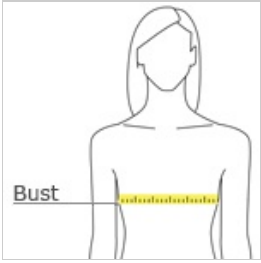

- 4-ounce, 100% polyester interlock
- Gently contoured silhouette
- Tag-free label
- Self-fabric v-neck
- Set-in sleeves

**Due to the nature of 100% polyester performance fabrics, special care must be taken throughout the screen printing process.*

CARE INSTRUCTIONS

Machine wash cold with like colors. Do not bleach. Do not use fabric softener. Tumble dry low, remove promptly. Cool iron if needed. Do not dry clean.

front

back

HOW TO MEASURE

BUST

Measure under the arm and around the fullest part of the bust with arms down, keeping tape horizontal.

SIZE CHART

	XS	S	M	L	XL	XXL	3XL	4XL
Size	2	4/6	8/10	12/14	16/18	20/22	24/26	28/30
Bust	32-34	35-36	37-38	39-41	42-44	45-47	48-51	52-55

COLOR INFORMATION