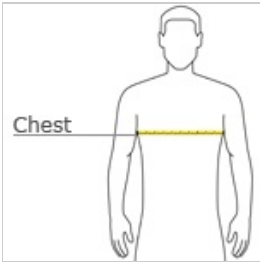

# DISCONTINUED Sport-Tek® PosiCharge® Baseball Jersey. ST205

The ideal blend of a moisture-wicking, vintage look and state-of-the-art PosiCharge color protection.

- 4.4-ounce, 100% polyester pique w ith PosiCharge technology
- Tag-free label
- Curved hem

front

back

## HOW TO MEASURE

### CHEST WIDTH

Measure under the arm and around the fullest part of the chest w ith arms down n, keeping tape horizontal.