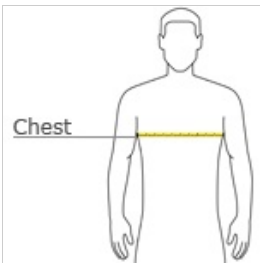

- 3.2-ounce, 100% polyester mesh with PosiCharge technology
- White mesh reverse
- Double-layer construction with open, individually hemmed layers for easy decoration
- Label patch at hem on color side

front

back

HOW TO MEASURE

CHEST WIDTH

Measure under the arm and around the fullest part of the chest with arms down, keeping tape horizontal.

SIZE CHART

	XS	S	M	L	XL	2XL	3XL	4XL
Chest	32-34	35-37	38-40	41-43	44-46	47-49	50-53	54-57