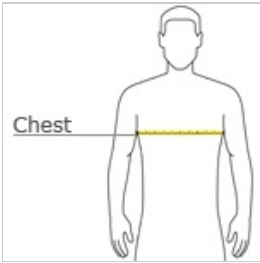

- 4.3-ounce, 47/46/7 polyester/cotton/spandex
- Easy wash and wear
- Self-fabric collar
- Three-button placket
- Distressed stripes chest print
- Embroidered TM logo on left chest
- Embroidered TravisMathew logo at center back neck
- Open hem sleeves

front

back

HOW TO MEASURE

CHEST WIDTH

Measure under the arm and around the fullest part of the chest with arms down, keeping tape horizontal.

SIZE CHART

	S	M	L	XL	2XL	3XL
Chest	35-37	38-40	42-44	45-47	48-50	52-54