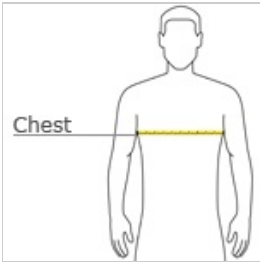

DISCONTINUED Sport-Tek® Youth PosiCharge® Baseball Jersey. YST205

The ideal blend of a moisture-wicking, vintage look and state-of-the-art PosiCharge color protection.

- 4.4-ounce, 100% polyester pique with PosiCharge technology
- Tag-free label
- 3/4 raglan sleeves
- Curved hem

front

back

HOW TO MEASURE

CHEST WIDTH

Measure under the arm and around the fullest part of the chest with arms down, keeping tape horizontal.

SIZE CHART

	XS	S	M	L	XL
Chest	25-26	26-28	28-30	30-32	32-35

COLOR INFORMATION