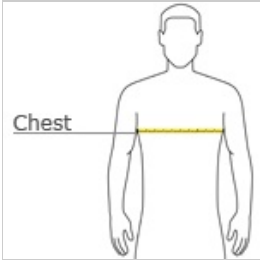

front

back

HOW TO MEASURE

CHEST WIDTH

Measure under the arm and around the fullest part of the chest with arms down, keeping tape horizontal.

SIZE CHART

	XS	S	M	L	XL
Size	4	6/8	10/12	14/16	18/20
Chest	25-26	26-28	28-30	30-32	32-35